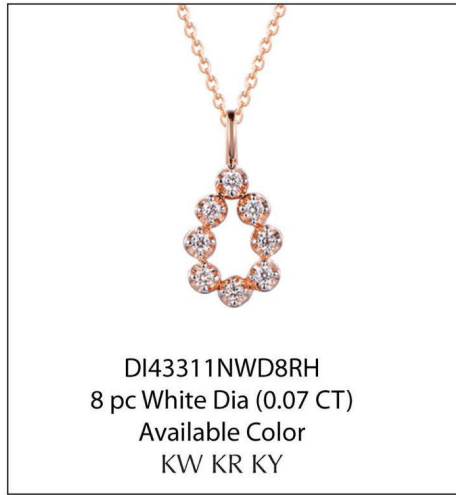

DI42889NWD8YP
7 pcs White Dia (0. CT)
Available Color
KW KR KY

DI42368UWD8YP
7 pcs White Dia (0.05CT)
Available Color
KW KR KY

(NEW) **DI43770N**

(NEW) **DI43771N**

DI43311NWD8RH
8 pc White Dia (0.07 CT)
Available Color
KW KR KY