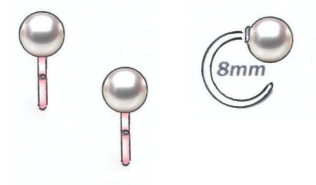

Modern Ears
2021

DI43575E
Akoya pearl 6mm

DI43576E
DIA MQ 4x2mm

DI43577E
DIA Pear 4x2.5mm

DI43578E
DIA OV 3.1x2.1mm

DI43517E
DIA RD 2.5mm

DI43518E
DIA RD 2.5mm

DI43519E
DIA RD 2.5mm

DI43520E
DIA RD 3.0mm

DI43521E
DIA Pear 4x2.5mm

DI4350E
DIA RD 3mm

DI4351E
DIA PR 2.5mm

DI4352E
DIA Pear 3.4x2mm

DI4353E
DIA OV 4x3mm

DI43361E
DIA RD 3mm

DI43362E
DIA RD 1.3-1.5mm

DI43402E
DIA RD 0.9mm
Brown DIA 1.4mm

DI43403E
DIA MQ 4x2 / 3.75x2mm
DIA RD 1.1mm

DI43404E
DIA Pear 4x2.5 / 3.5x2.5mm

DI43405E
DIA Pear 4x2.5mm
DIA RD 1.1mm

DI43529E
DIA RD 2.5mm
(with Lapis stone)

DI43531E
DIA RD 2.5mm
(with Lapis stone)

DI43530E
DIA PR 2.5mm
(with Onyx stone)

DI43532E
DIA Pear 3x2mm
(with Onyx stone)