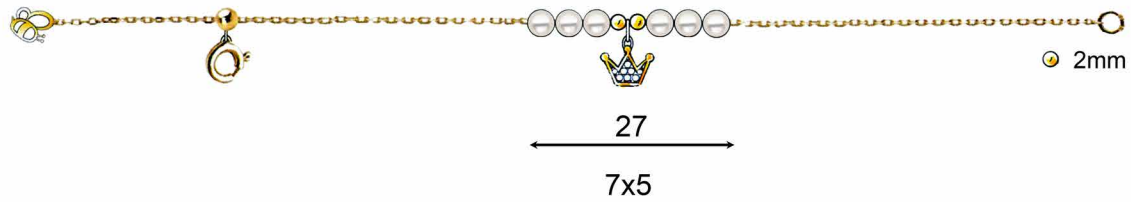

Vida Presentation
2021

Princess to be ...

My Best Friend...

oval :6x4

oval :6x4

Make a Wish ...

Make a Wish ...

- Mother of Pearl -

My Favourite Things ...

WD:1.5

WD:1.5

WD:1.5

Round: 3
*Detachable

7x5.5

♥ 2.5x2

I love nature ...