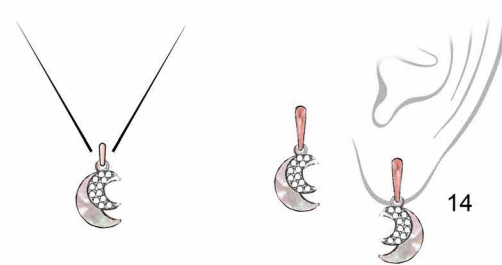

Vida Presentation
2021

Princess to be ...

My Best Friend...

oval :6x4

oval :6x4

Make a Wish ...

Make a Wish ...

- Mother of Pearl -

My Favourite Things ...

WD:1.5

WD:1.5

WD:1.5

Round: 3
*Detachable

7x5.5

♥ 2.5x2

I love nature ...