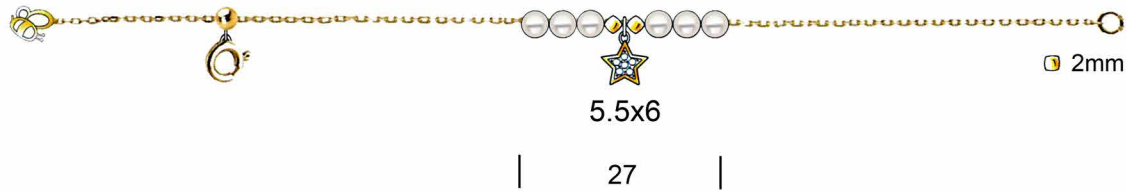

Vida Presentation
2021

Princess to be ...

My Best Friend...

oval :6x4

oval :6x4

Make a Wish ...

Make a Wish ...

- Mother of Pearl -

My Favourite Things ...

WD:1.5

WD:1.5

WD:1.5

Round: 3
*Detachable

7x5.5

♥ 2.5x2

I love nature ...