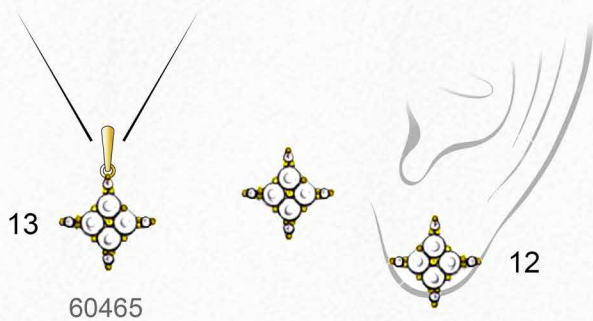

***Small Pearl
Collection***

ASPIRE DESIGNS
FINE JEWELRY

Vida

Pearl: 2.5-4 mm

Pearl :2.5/4

Pearl:3mm
WD:1-1.05
Sap:1.2

Pearl:2.5-3mm

Pearl:3-3.5 mm
WD:1.1-1.2mm

10.5

11

10.5

Pearl:4.5/5

9

11

Pearl:4.5/4

10

10.5

11.5

10.5

Pearl:4.5/3.5

9.5

10

Pearl:4/3

Pearl:3-3.5
WD:0.85-1.05

Pearl:2.5/3/3.5

Pearl:3.5/3/3.5

Pearl:3
Bag:5x2.5

Pearl:3
Oval:3x4

Pearl:2.5/3/3.5
Heart:4.5

Pearl:2.5/3/3.5
Heart:4x3

73592
Pearl:2.5-3 mm

73593
Pearl:2.5-3 mm