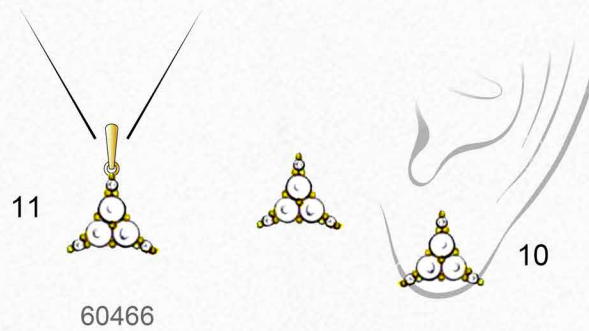

***Small Pearl
Collection***

ASPIRE DESIGNS
FINE JEWELRY

Vida

Pearl: 2.5-4 mm

Pearl :2.5/4

Pearl:3mm
WD:1-1.05
Sap:1.2

Pearl:2.5-3mm

Pearl:3-3.5 mm
WD:1.1-1.2mm

10.5

11

10.5

Pearl:4.5/5

9

11

Pearl:4.5/4

10

10.5

11.5

10.5

Pearl:4.5/3.5

9.5

10

Pearl:4/3

Pearl:3-3.5
WD:0.85-1.05

Pearl:2.5/3/3.5

Pearl:3.5/3/3.5

Pearl:3
Bag:5x2.5

Pearl:3
Oval:3x4

Pearl:2.5/3/3.5
Heart:4.5

Pearl:2.5/3/3.5
Heart:4x3

73592
Pearl:2.5-3 mm

73593
Pearl:2.5-3 mm