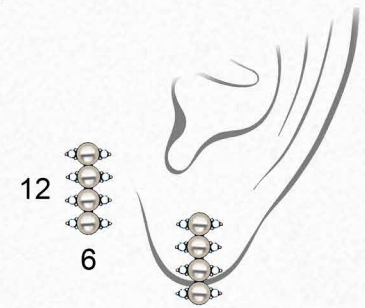

***Small Pearl
Collection***

ASPIRE DESIGNS
FINE JEWELRY

Vida

Pearl: 2.5-4 mm

Pearl :2.5/4

Pearl:3mm
WD:1-1.05
Sap:1.2

Pearl:2.5-3mm

Pearl:3-3.5 mm
WD:1.1-1.2mm

10.5

11

10.5

Pearl:4.5/5

9

11

Pearl:4.5/4

10

10.5

11.5

10.5

Pearl:4.5/3.5

9.5

10

Pearl:4/3

Pearl:3-3.5
WD:0.85-1.05

Pearl:2.5/3/3.5

Pearl:3.5/3/3.5

Pearl:3
Bag:5x2.5

Pearl:3
Oval:3x4

Pearl:2.5/3/3.5
Heart:4.5

Pearl:2.5/3/3.5
Heart:4x3

73592
Pearl:2.5-3 mm

73593
Pearl:2.5-3 mm