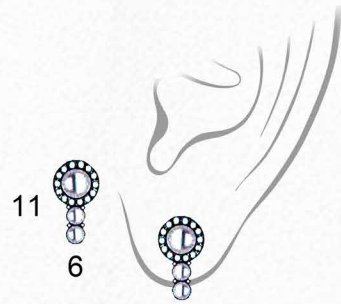

***Small Pearl
Collection***

ASPIRE DESIGNS
FINE JEWELRY

Vida

Pearl: 2.5-4 mm

Pearl :2.5/4

Pearl:3mm
WD:1-1.05
Sap:1.2

Pearl:2.5-3mm

Pearl:3-3.5 mm
WD:1.1-1.2mm

10.5

11

10.5

Pearl:4.5/5

9

11

Pearl:4.5/4

10

10.5

11.5

10.5

Pearl:4.5/3.5

9.5

10

Pearl:4/3

Pearl:3-3.5
WD:0.85-1.05

Pearl:2.5/3/3.5

Pearl:3.5/3/3.5

Pearl:3
Bag:5x2.5

Pearl:3
Oval:3x4

Pearl:2.5/3/3.5
Heart:4.5

Pearl:2.5/3/3.5
Heart:4x3

73592
Pearl:2.5-3 mm

73593
Pearl:2.5-3 mm