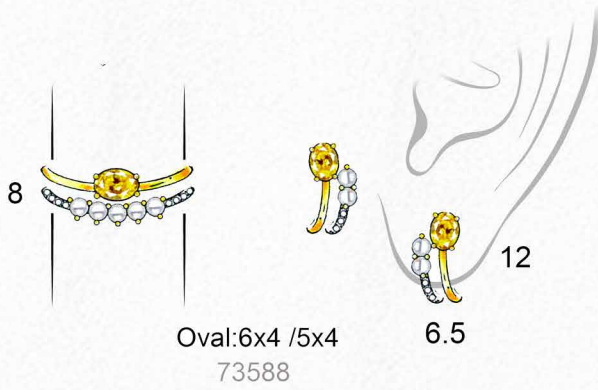

10.5

11

10.5

Pearl:4.5/5

9

11

Pearl:4.5/4

10

10.5

11.5

10.5

Pearl:4.5/3.5

9.5

10

Pearl:4/3

Pearl:3-3.5
WD:0.85-1.05

73491

9

12

Heart:4.5/4
73491

Pearl:2.5 mm

Ring

Pearl:3

Pearl:3

Pearl:2.5/3/3.5

Pearl:3.5/3/3.5

Pearl:3
Bag:5x2.5

Pearl:3
Oval:3x4

Pearl:2.5/3/3.5
Heart:4.5

Pearl:2.5/3/3.5
Heart:4x3

73592
Pearl:2.5-3 mm

73593
Pearl:2.5-3 mm