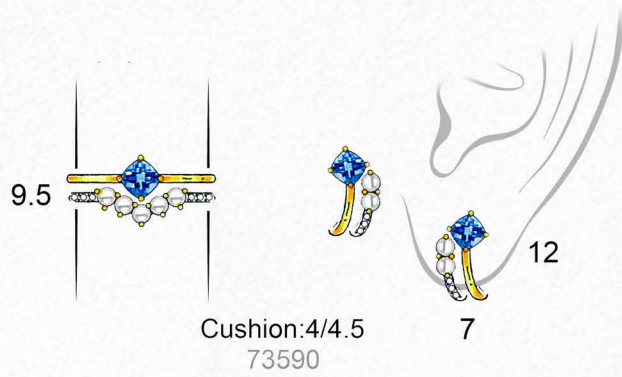

10.5

11.5

10.5

Pearl:4.5/3.5

9.5

10

Pearl:4/3

Pearl:3-3.5
WD:0.85-1.05

4.5

11

Cushion:4.5/4
73490

6

13

Pear:6x4 /5x3
73489

4.5

11

73491

9

12

Heart:4.5/4
73491

Pearl:2.5 mm

Ring

Pearl:3

Pearl:3

Pearl:2.5/3/3.5

Pearl:3.5/3/3.5

Pearl:3
Bag:5x2.5

Pearl:3
Oval:3x4

Pearl:2.5/3/3.5
Heart:4.5

Pearl:2.5/3/3.5
Heart:4x3

73592
Pearl:2.5-3 mm

73593
Pearl:2.5-3 mm