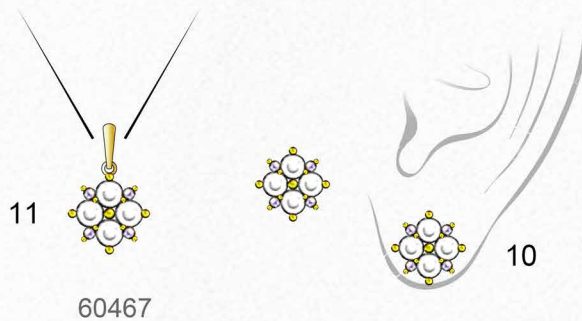

***Small Pearl
Collection***

ASPIRE DESIGNS
FINE JEWELRY

Vida

Pearl: 2.5-4 mm

Pearl :2.5/4

Pearl:3mm
WD:1-1.05
Sap:1.2

Pearl:2.5-3mm

Pearl:3-3.5 mm
WD:1.1-1.2mm

10.5

11

10.5

Pearl:4.5/5

9

11

Pearl:4.5/4

10

10.5

11.5

10.5

Pearl:4.5/3.5

9.5

10

Pearl:4/3

Pearl:3-3.5
WD:0.85-1.05

Pearl:2.5/3/3.5

Pearl:3.5/3/3.5

Pearl:3
Bag:5x2.5

Pearl:3
Oval:3x4

Pearl:2.5/3/3.5
Heart:4.5

Pearl:2.5/3/3.5
Heart:4x3

73592
Pearl:2.5-3 mm

73593
Pearl:2.5-3 mm