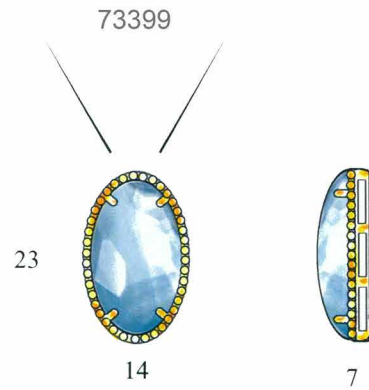

Special cut

ASPIRE DESIGNS
FINE JEWELRY

Vida

- Honey Cut -

10

60492

Round:7

11

9

60493

Oval:8x6

12

9

60494

Pear:8x6

- Honey Cut -

16

13

60375S

Round:8

60375W1

14

20

14.5

60488

Cushion:8

- Honey Cut -

- Doublet -

Blue Topaz
&
White MOP

Pink Amethyst
&
Pink MOP

White Topaz
&
White MOP