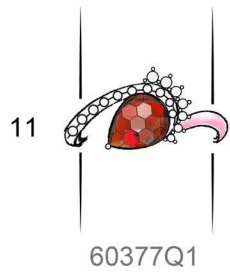

Special cut

ASPIRE DESIGNS
FINE JEWELRY

Vida

- Honey Cut -

10

60492

Round:7

11

9

60493

Oval:8x6

12

9

60494

Pear:8x6

- Honey Cut -

16

13

60375S

Round:8

60375W1

14

20

14.5

60488

Cushion:8

- Honey Cut -

- Doublet -

Blue Topaz
&
White MOP

Pink Amethyst
&
Pink MOP

White Topaz
&
White MOP