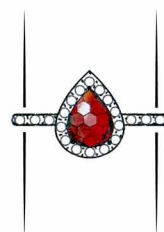

Special cut

ASPIRE DESIGNS
FINE JEWELRY

Vida

- Honey Cut -

10

60492

Round:7

11

9

60493

Oval:8x6

12

9

60494

Pear:8x6

- Honey Cut -

Cushion :7

60495

10

Heart :7

60496

- Honey Cut -

13

60375Q1