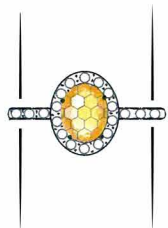

Special cut

ASPIRE DESIGNS
FINE JEWELRY

Vida

- Honey Cut -

10

60492

Round:7

11

9

60493

Oval:8x6

12

9

60494

Pear:8x6

- Honey Cut -

16

13

60375S

Round:8

60375W1

14

20

14.5