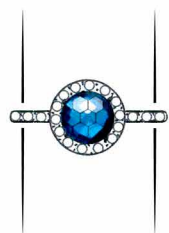

Special cut

ASPIRE DESIGNS
FINE JEWELRY

Vida

- Honey Cut -

10

60492

Round:7

11

9

60493

Oval:8x6

12

9

60494

Pear:8x6

- Honey Cut -

16

13

60375S

Round:8

60375W1

14

20

14.5