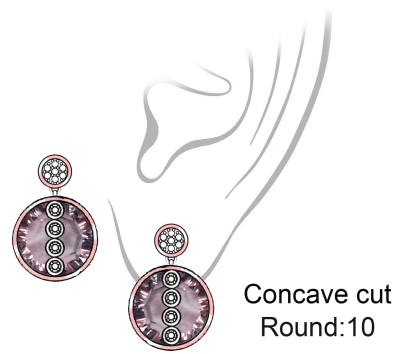

Special cut

ASPIRE DESIGNS
FINE JEWELRY

Vida

- Honey Cut -

10

60492

Round:7

11

9

60493

Oval:8x6

12

9

60494

Pear:8x6

- Honey Cut -

16

13

60375S

Round:8

60375W1

14

20

14.5

60488

Cushion:8

- Honey Cut -

- Doublet -

Blue Topaz
&
White MOP

Pink Amethyst
&
Pink MOP

White Topaz
&
White MOP