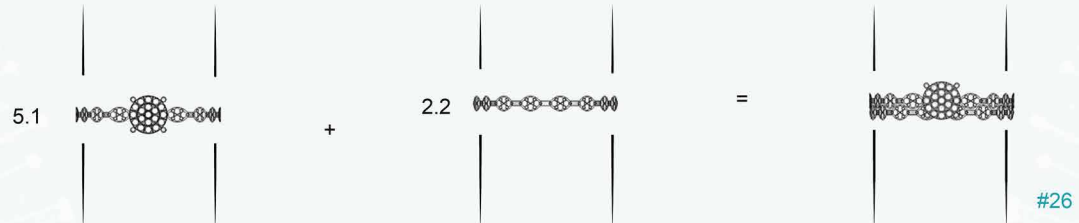

White Diamond

White Diamond

White Diamond

White Diamond

#23

#24

#25

White Diamond

White Diamond

White Diamond

White Diamond

KSR3388

KSR3389

KSR3390(A)

Sapphire

Sapphire

Sapphire

Sapphire

6.5

+

=

#48

7.5

+