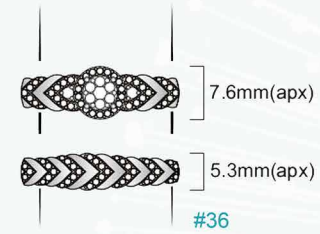

White Diamond

White Diamond

White Diamond

White Diamond

#23

#24

#25

White Diamond

White Diamond

White Diamond

White Diamond

KSR3388

KSR3389

KSR3390(A)

Sapphire

Sapphire

Sapphire

Sapphire

6.5

+

=

#48

7.5

+