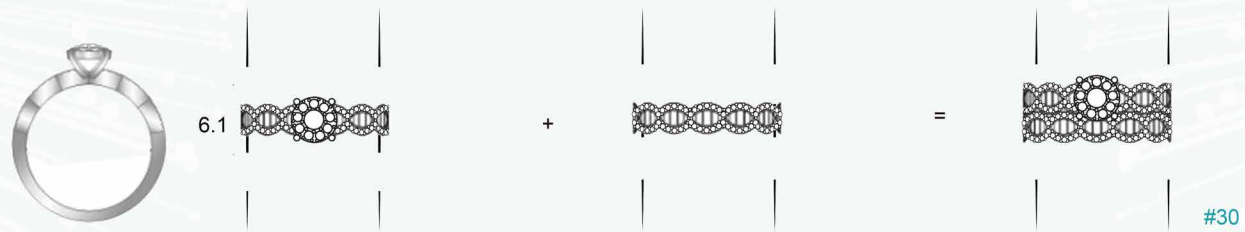

White Diamond

White Diamond

White Diamond

White Diamond

#23

#24

#25

White Diamond

White Diamond

White Diamond

White Diamond

KSR3388

KSR3389

KSR3390(A)

Sapphire

Sapphire

Sapphire

Sapphire

6.5

+

=

#48

7.5

+