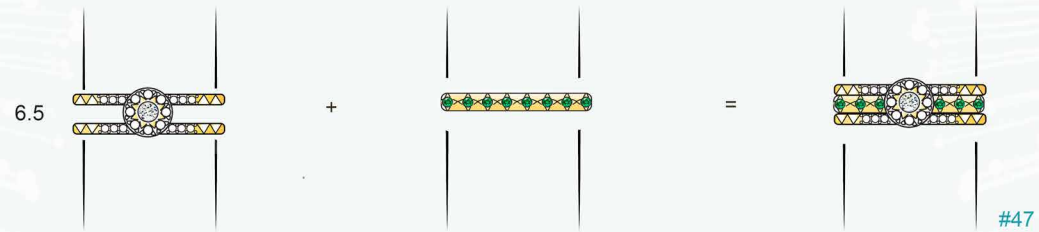

White Diamond

White Diamond

White Diamond

White Diamond

#23

#24

#25

White Diamond

White Diamond

White Diamond

White Diamond

KSR3388

KSR3389

KSR3390(A)

Sapphire

Sapphire

Sapphire

Sapphire

6.5

+

=

#48

7.5

+