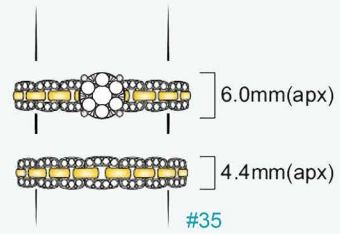

White Diamond

White Diamond

White Diamond

White Diamond

#23

#24

#25

White Diamond

White Diamond

White Diamond

White Diamond

KSR3388

KSR3389

KSR3390(A)

Sapphire

Sapphire

Sapphire

Sapphire

6.5

+

=

#48

7.5

+