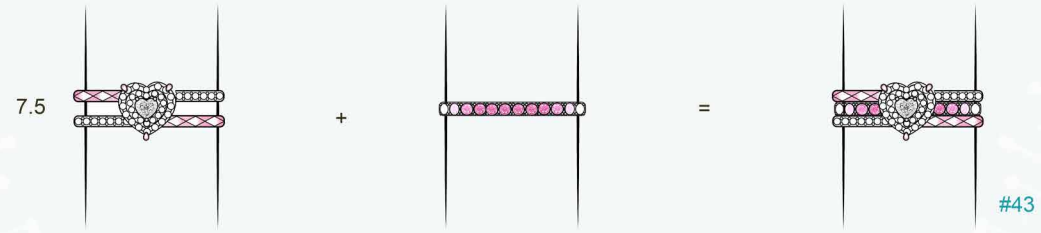

White Diamond

White Diamond

White Diamond

White Diamond

#23

#24

#25

White Diamond

White Diamond

White Diamond

White Diamond

KSR3388

KSR3389

KSR3390(A)

Sapphire

Sapphire

Sapphire

Sapphire

6.5

+

=

#48

7.5

+