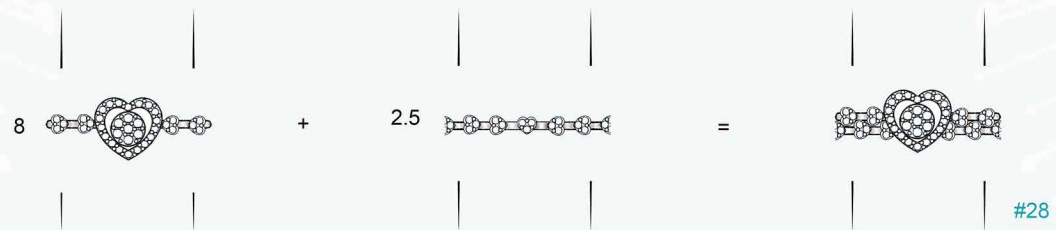

Twin Rings

Vida

ASPIRE DESIGNS
FINE JEWELRY

White Diamond

#04

#05

White Diamond

White Diamond

White Diamond

White Diamond

White Diamond

White Diamond

#23

#24

#25

White Diamond

White Diamond

White Diamond

White Diamond

KSR3388

KSR3389

KSR3390(A)

Sapphire

Sapphire

Sapphire

Sapphire

6.5

+

=

#48

7.5

+