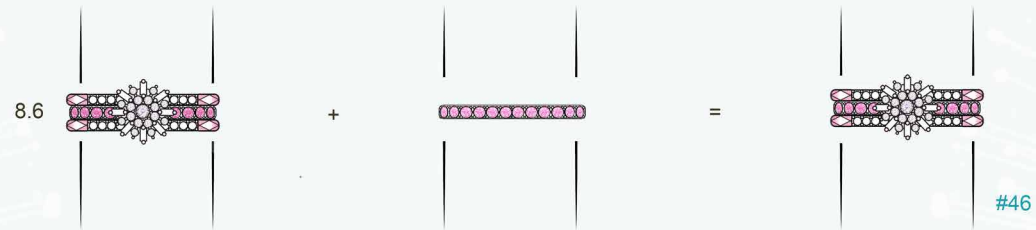

White Diamond

White Diamond

White Diamond

White Diamond

#23

#24

#25

White Diamond

White Diamond

White Diamond

White Diamond

KSR3388

KSR3389

KSR3390(A)

Sapphire

Sapphire

Sapphire

Sapphire

6.5

+

=

#48

7.5

+