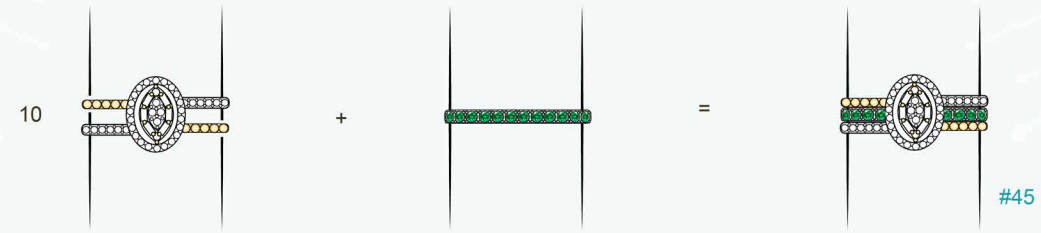

White Diamond

White Diamond

White Diamond

White Diamond

#23

#24

#25

White Diamond

White Diamond

White Diamond

White Diamond

KSR3388

KSR3389

KSR3390(A)

Sapphire

Sapphire

Sapphire

Sapphire

6.5

+

=

#48

7.5

+